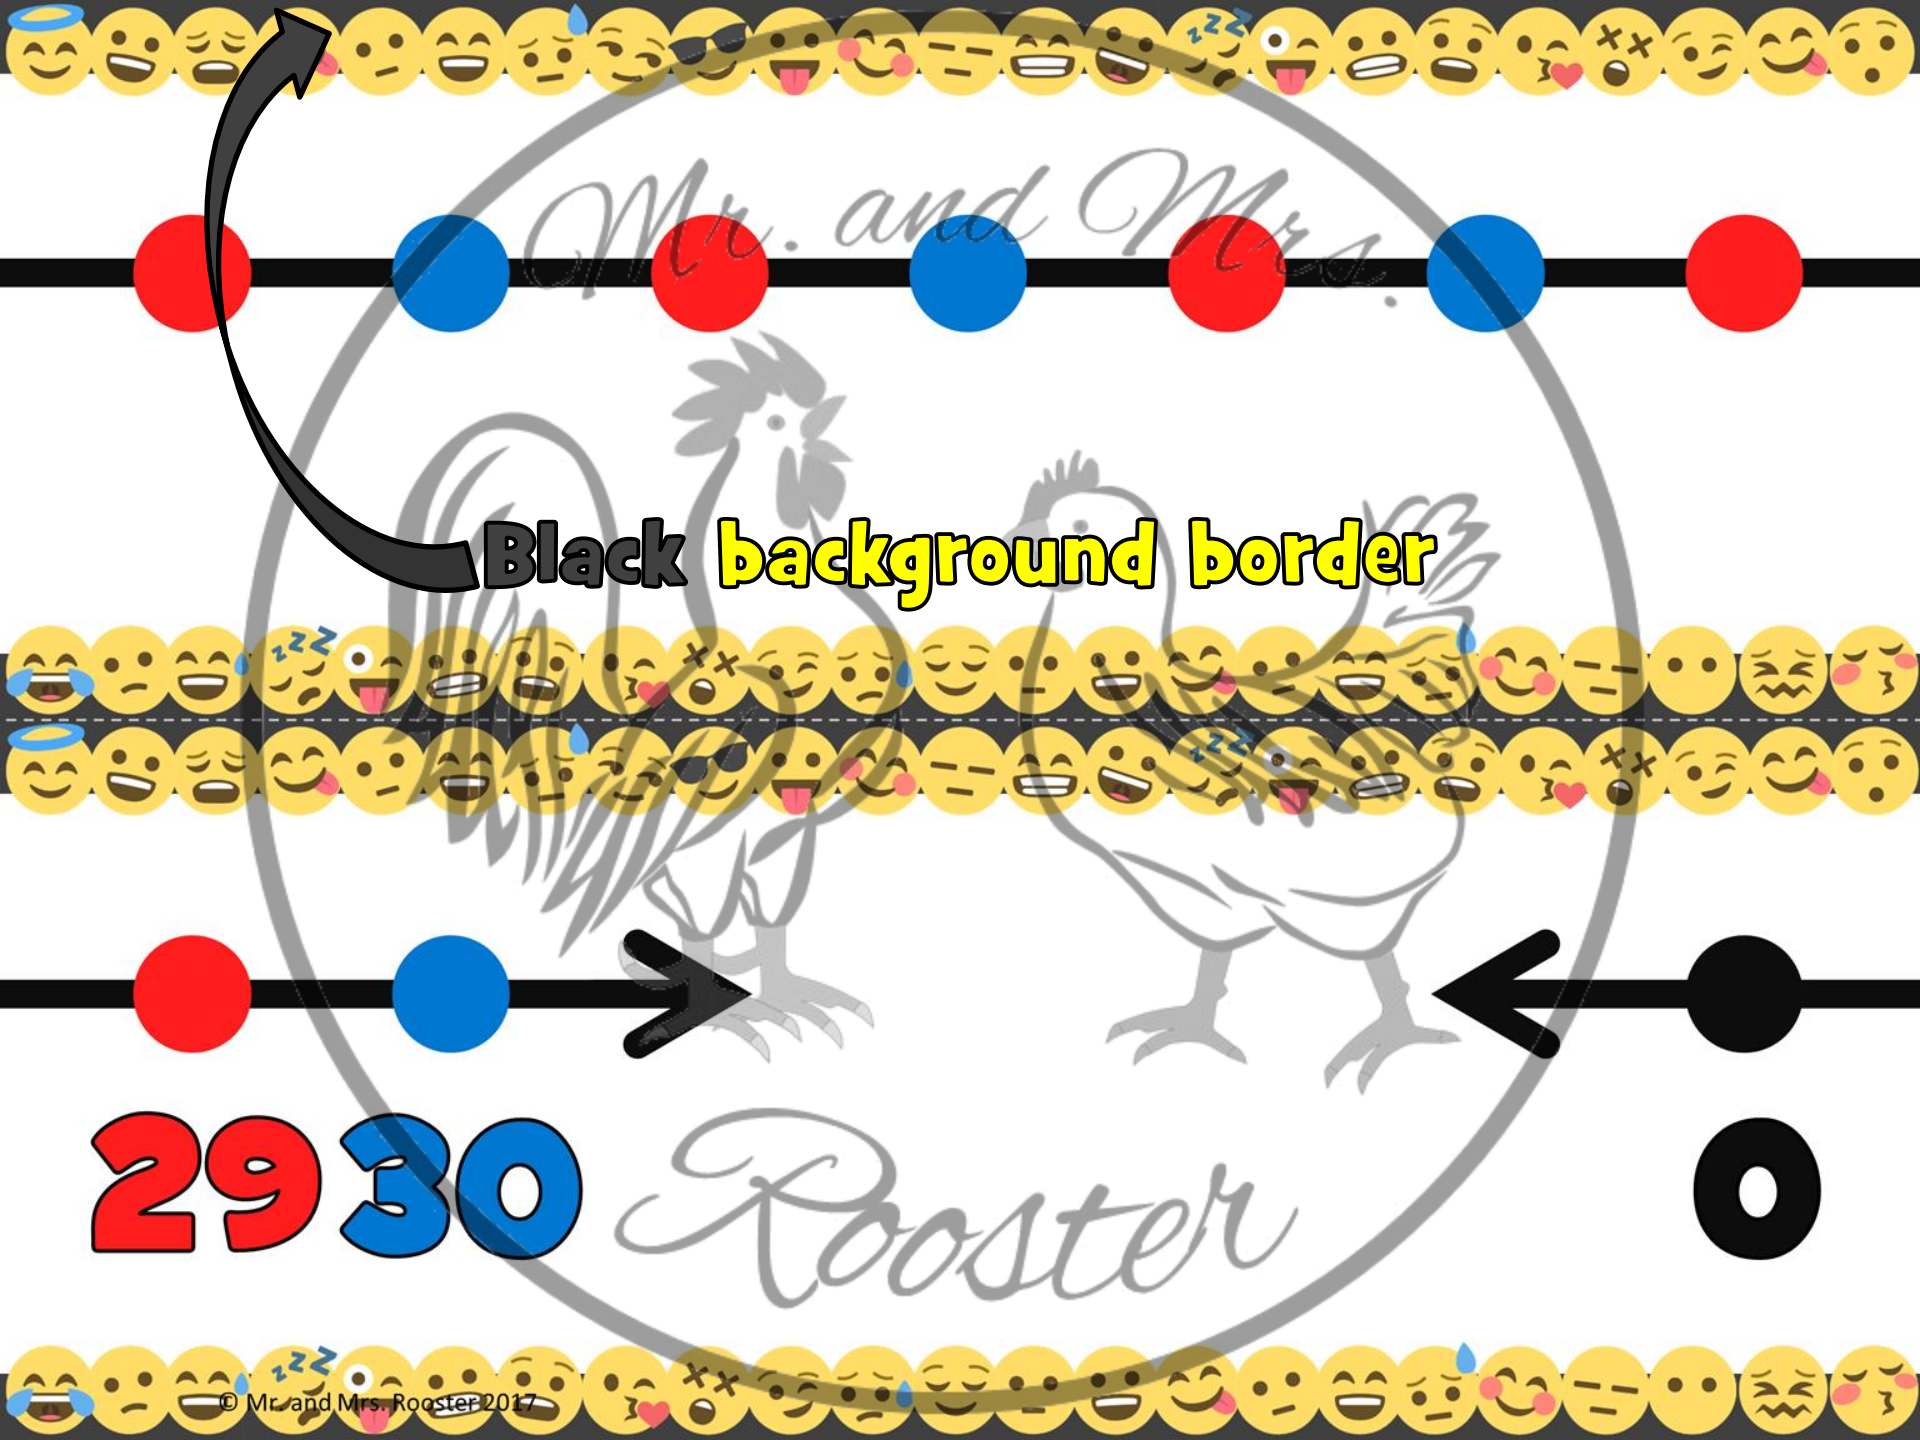

Emoji

NUMBER LINE #0-30

Even 2, 4, 6, 8 10

Odd 1, 3, 5, 7, 9

6FT CLASSROOM POSTER

7 CARDS 10 X 3.75

²
STYLES

2 Number Line Styles:
Black background border
White background border

Black background border

White background border

See it up close!

Black background border

29 30

Rooster

Mr. and Mrs.

1

2

3

4

5

6

7

Black background border

8

White **background border**

29 30

Rooster

Mr. and Mrs.

1 2 3 4 5 6 7

White background border

8 9 10 11 12 13 14

End of preview.