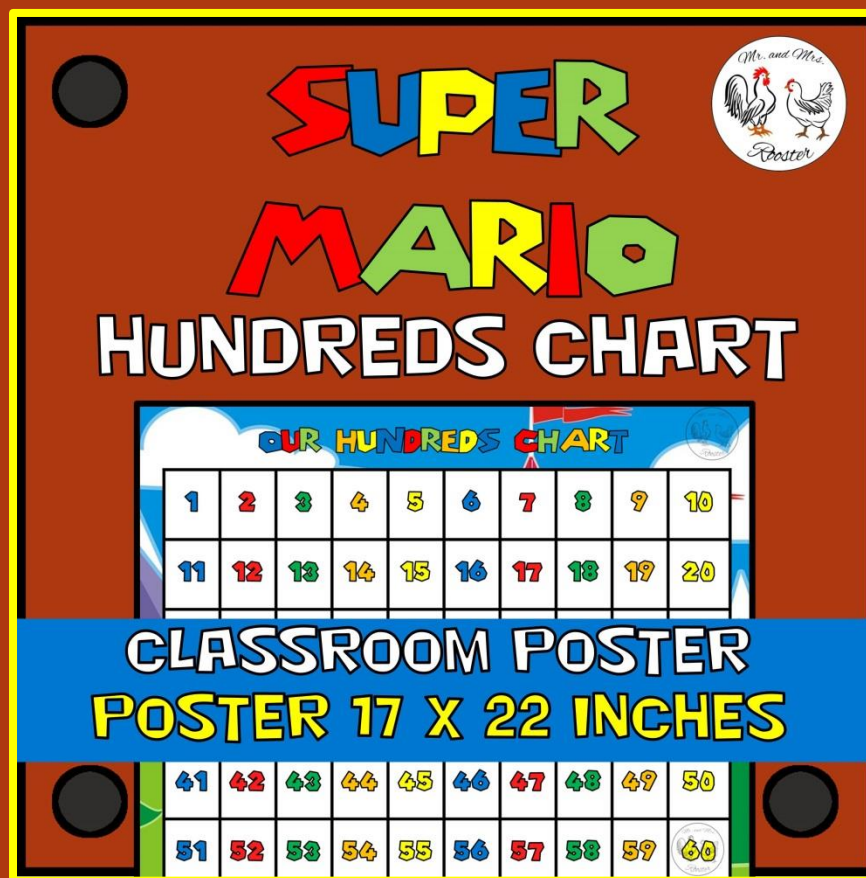

# MARIO ALPHABET CHART POSTER

~~\$2.00~~ ORIGINAL  
YOUR PRICE:

**\$1.50**

**1 Alphabet Line Chart (13ft x 7.5 inches)**  
**15 standard size pages (11.5 x 8.5 Landscape)**  
**Print size is (10.5 x 7.5 Landscape)**  
**Ready to print!**

# MARIO NUMBER LINE POSTER

~~\$2.00~~ ORIGINAL  
YOUR PRICE:

**\$1.50**

- 1 Number Line Chart (6ft x 3.75 inches)
- 4 standard size pages (11.5 x 8.5 Landscape)
- 1 Blank section to add to the number line!
- Print-Ready PDF! (Print size is (10.5 x 7.5 Landscape))

# MARIO NUMBER LINE POSTER

~~\$2.00~~ ORIGINAL  
YOUR PRICE:

**\$1.50**

**1 Hundreds Chart (17 x 22 inches)  
Print-Ready PDF! (We recommend a printing store)**