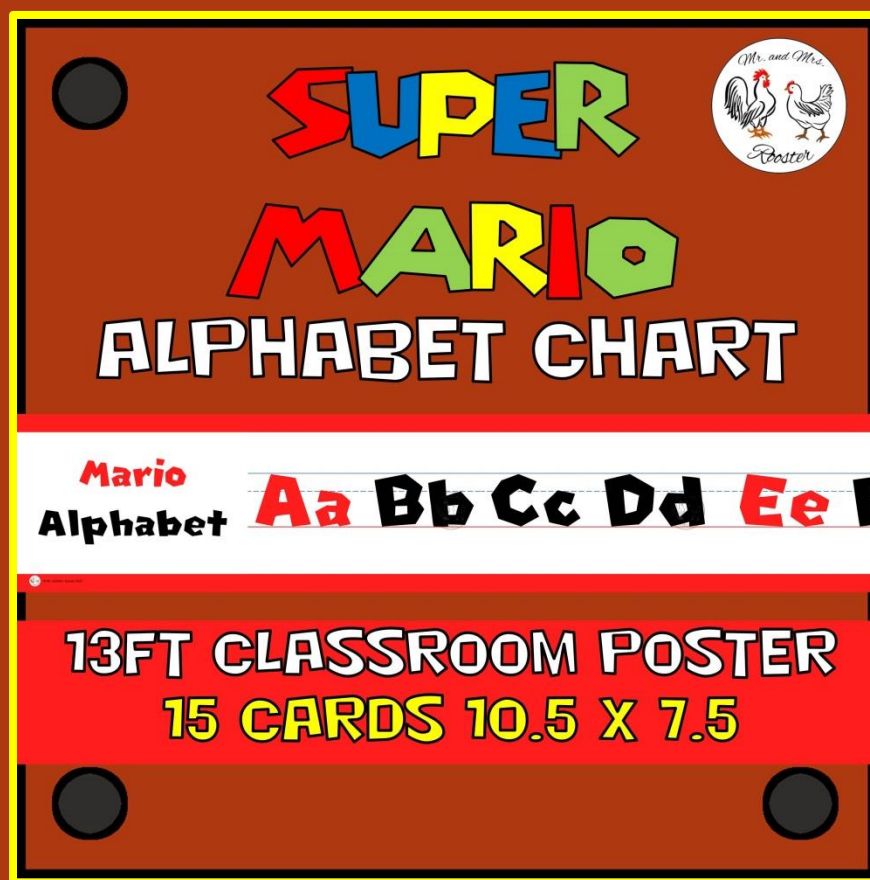

6FT CLASSROOM POSTER  
7 CARDS 10 X 3.75

**SUPER MARIO**  
NAME PLATES

→ Editable ←

Mr. and Mrs. Rooster

**THIS MARIO BUNDLE  
INCLUDES...**

# MARIO CALENDAR

~~\$8.75~~ ORIGINAL  
YOUR PRICE:

**\$6.56**

**1 Calendar Poster (25.5" x 19")**

**12 Custom Mario Clipart Months (10" x 3.75")**

**7 Different Number Style for 1-31 (3" x 3")**

**ABCDE Pattern**

# MARIO ALPHABET CHART POSTER

~~\$2.00~~ ORIGINAL  
YOUR PRICE:

**\$1.50**

**1 Alphabet Line Chart (13ft x 7.5 inches)**  
**15 standard size pages (11.5 x 8.5 Landscape)**  
**Print size is (10.5 x 7.5 Landscape)**  
**Ready to print!**

# MARIO NUMBER LINE POSTER

~~\$2.00~~ ORIGINAL  
YOUR PRICE:

**\$1.50**

- 1 Number Line Chart (6ft x 3.75 inches)
- 4 standard size pages (11.5 x 8.5 Landscape)
- 1 Blank section to add to the number line!
- Print-Ready PDF! (Print size is (10.5 x 7.5 Landscape))